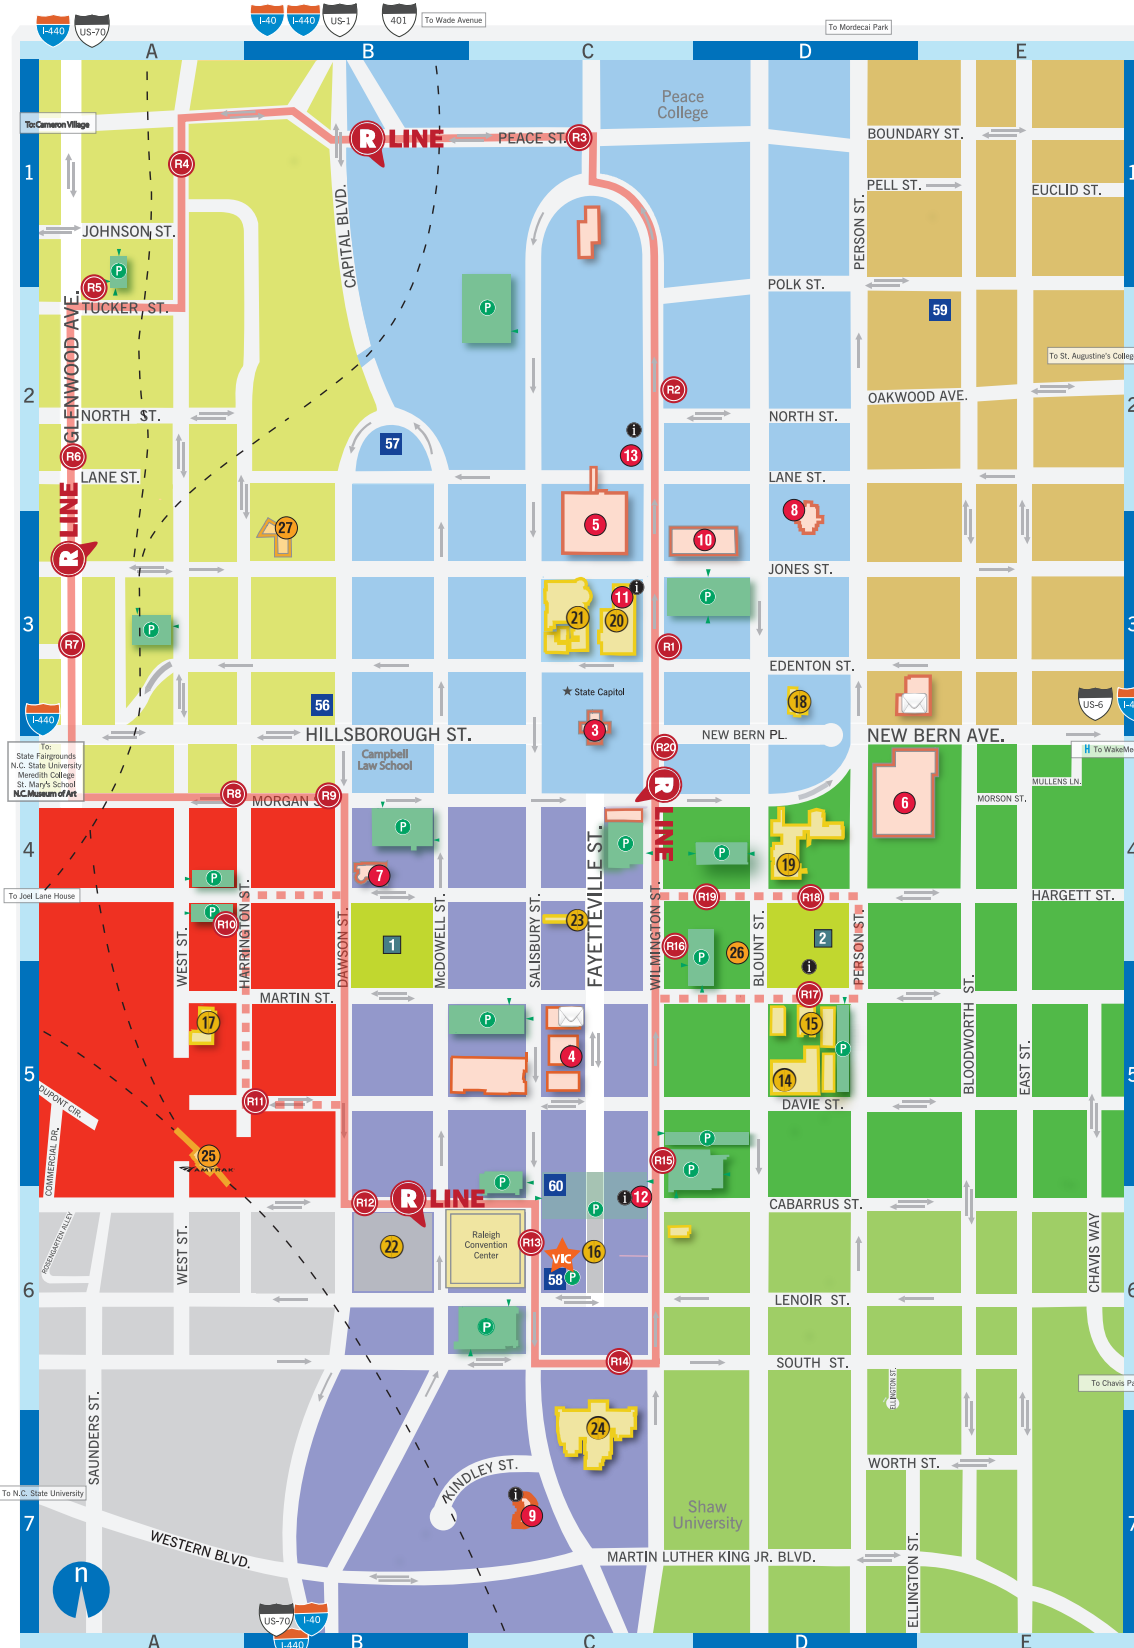

Parks

- 1 Nash Square (B, 4)
- 2 Moore Square (D, 4)

Civic/Government

- 3 N.C. State Capitol (C, 3) ✓
- 4 Wake County Courthouse (C, 5)
- 5 N.C. State Legislative Building (C, 3) ✓
- 6 Federal Government Complex (D, 4)
- 7 City of Raleigh Municipal Complex/ Police Department (B, 4)
- 8 N.C. Executive Mansion (D, 3) ✓
- 9 Greater Raleigh Chamber of Commerce (C, 7)
- 10 N.C. State Archives (D, 3)
- 11 Capital Area Visitor Information (C, 3)
- 12 Greater Raleigh Convention and Visitors Bureau (C, 6)
- 13 N.C. Division of Tourism, Film & Sports Development (C, 2)

Attractions

- 14 Artspace (D, 5)
- 15 City Market (D, 5)
- 16 City Plaza (C, 6) ✓
- 17 Contemporary Art Museum (opening 2011) (A, 5)
- 18 Haywood Hall (D, 3) ✓
- 19 Marbles Kids Museum/Wachovia IMAX® Theatre (D, 4) ✓
- 20 N.C. Museum of History (C, 3) ✓
- 21 N.C. Museum of Natural Sciences (C, 3) ✓
- 22 Raleigh Amphitheater and Festival Site (B, 6) ✓
- 23 Raleigh City Museum (C, 4) ✓

Transit

- 25 Amtrak Rail Station (A, 5)
- 26 City Bus Terminal (D, 4)
- 27 Greyhound Bus Terminal (B, 3)
- **R-LINE Stops** ✓
R-LINE after 6:30pm route

Hotels

- 56 Clarion State Capital (B, 3)
- 57 Days Inn Downtown (B, 2)
- 58 Raleigh Marriott City Center (C, 6)
- 59 Oakwood Inn B&B (E, 2) ✓
- 60 Sheraton Raleigh Hotel (C, 5)

Symbols

- P Parking
- Parking entryway indicator
- Information
- Flow of traffic
- Railroad tracks
- Post offices

Districts ✓

Glenwood South	Capital District	Historic Oakwood	Warehouse District	Fayetteville Street	Moore Square	East Raleigh/South Park