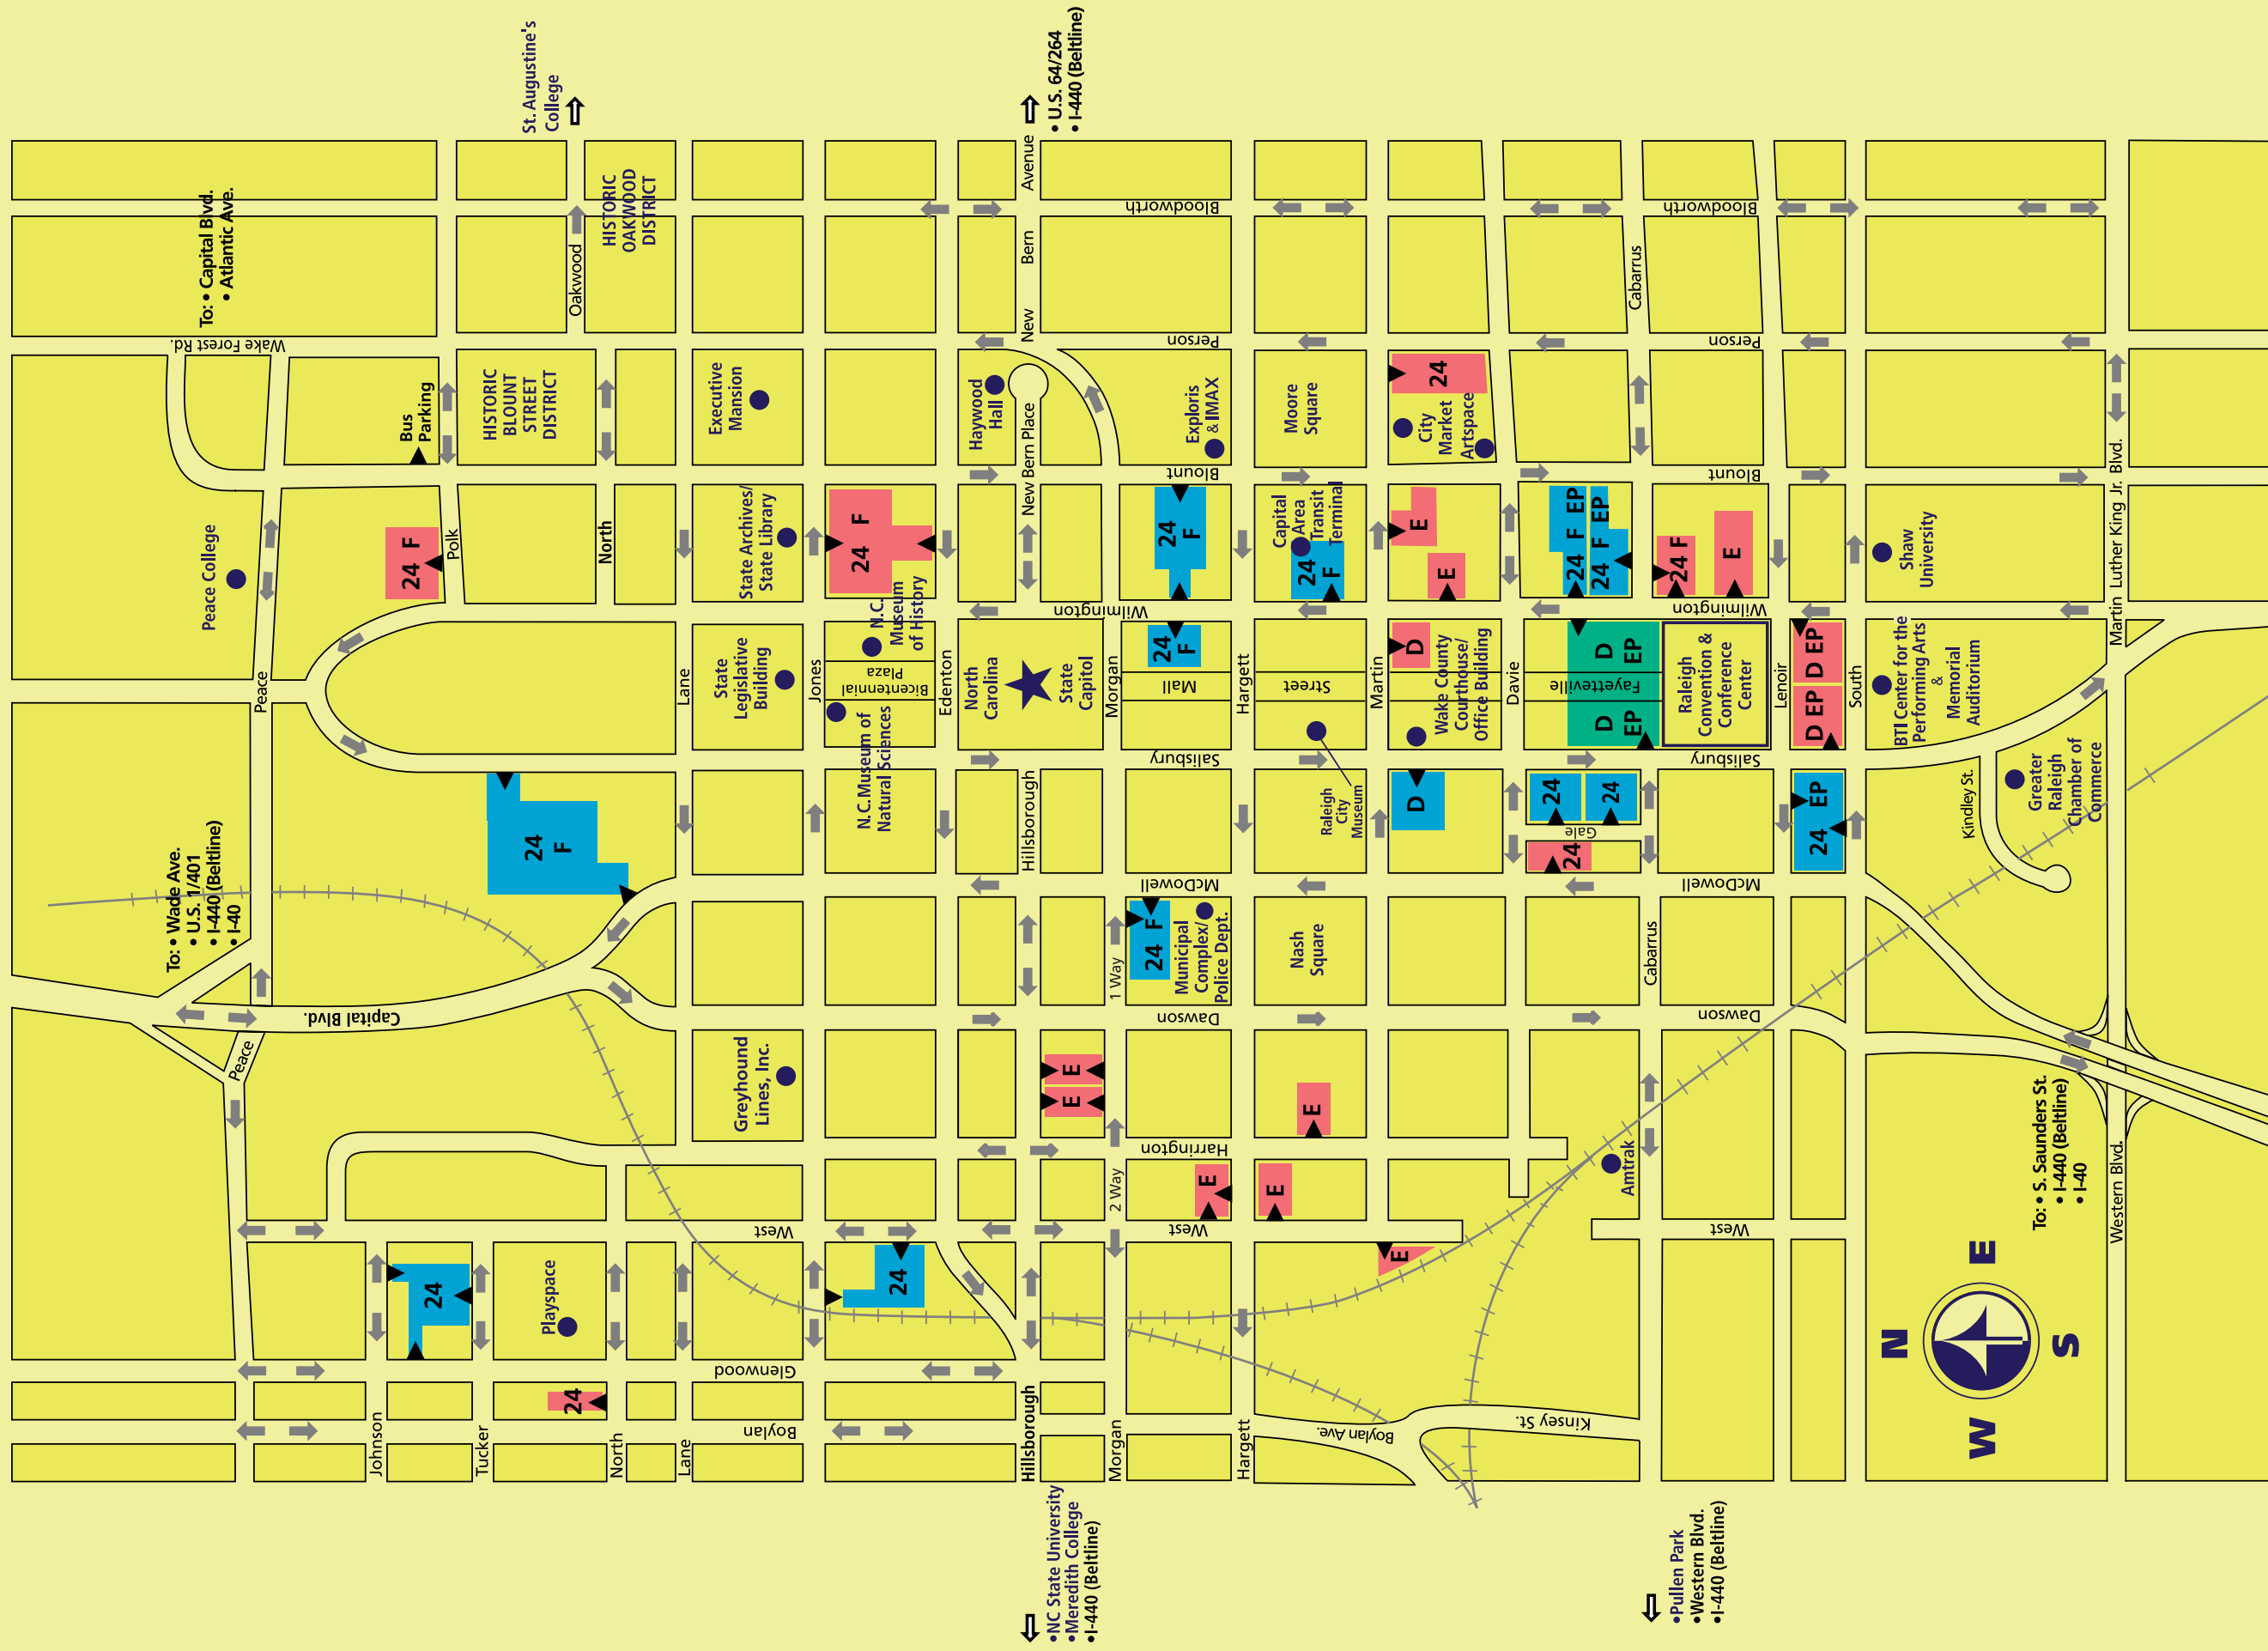

## Free Parking in the Evenings

Event parking areas, at the south end of Downtown near the Performing Arts and Convention Centers, normally cost \$5 on event nights, but are free on non-event nights after 7pm. Several garages always have free parking after 7pm, and they are designated on this map. So, if you are willing to walk a little bit farther, you can avoid the rush and take advantage of free parking, even during events.

Due to the variety of policies at each parking facility, it is impossible to have one map that shows all the variables. Therefore, this map is for public parking only. If you are interested in monthly parking information, please contact the Alliance office at 919-832-1231 and they will assist you.

11/04-15M

- Surface Parking Lot
- Parking Garage
- Underground Parking Lot

- D** - Daytime Hours Only
- E** - Evening Hours Only
- F** - Free Evenings & Weekends
- EP** - Event Parking

**24** - 24 Hours